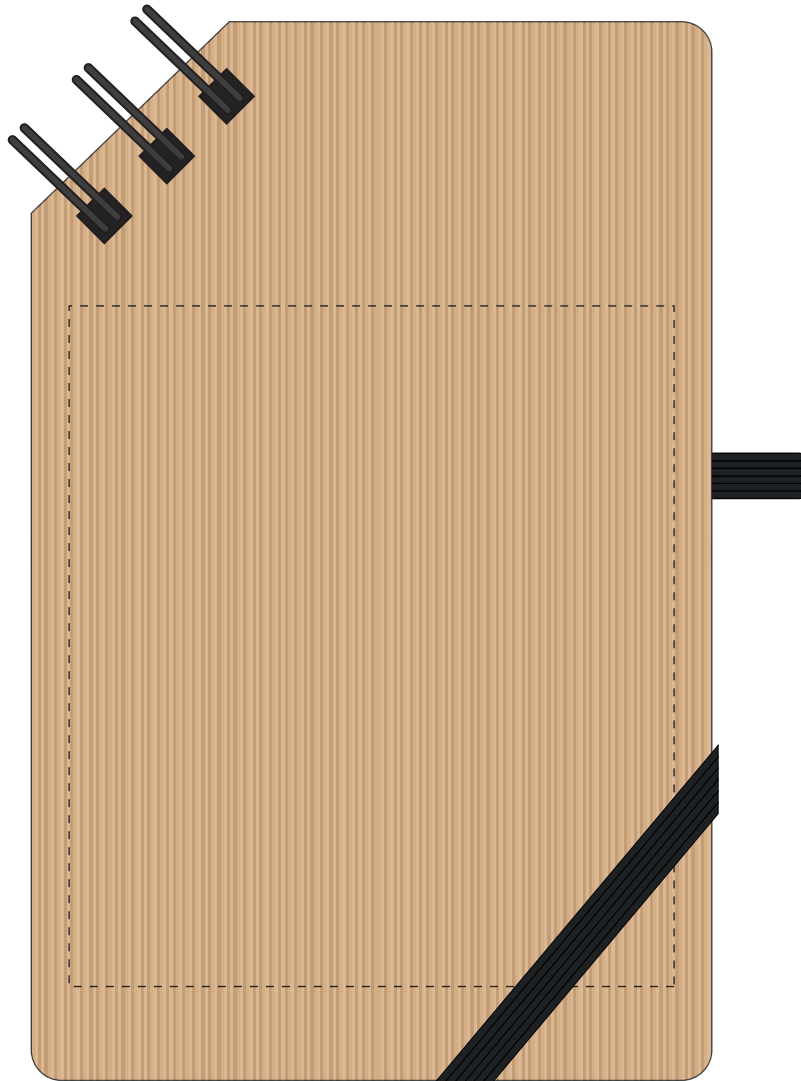

Your Ref:	Quantity:	Product Code: QS1685
Our Ref:	Version: 1	Product Colour: NATURAL

PRINTING CONCERNS:**PRODUCT INFO:**

Please note that this product has Sustainability Markings that are not visible from this perspective

We stock this item in the following colours

**PANTONE REFERENCE(S)**

● Engraving

ARTWORK SCALE 100%

Product Image for visualisation
- colours may vary

The dashed line is to demonstrate print area and will not appear on your printed item

To proceed, please approve visual via the online system.

ARTWORK SCALE 100%

Max print area: 80mm x 90mm